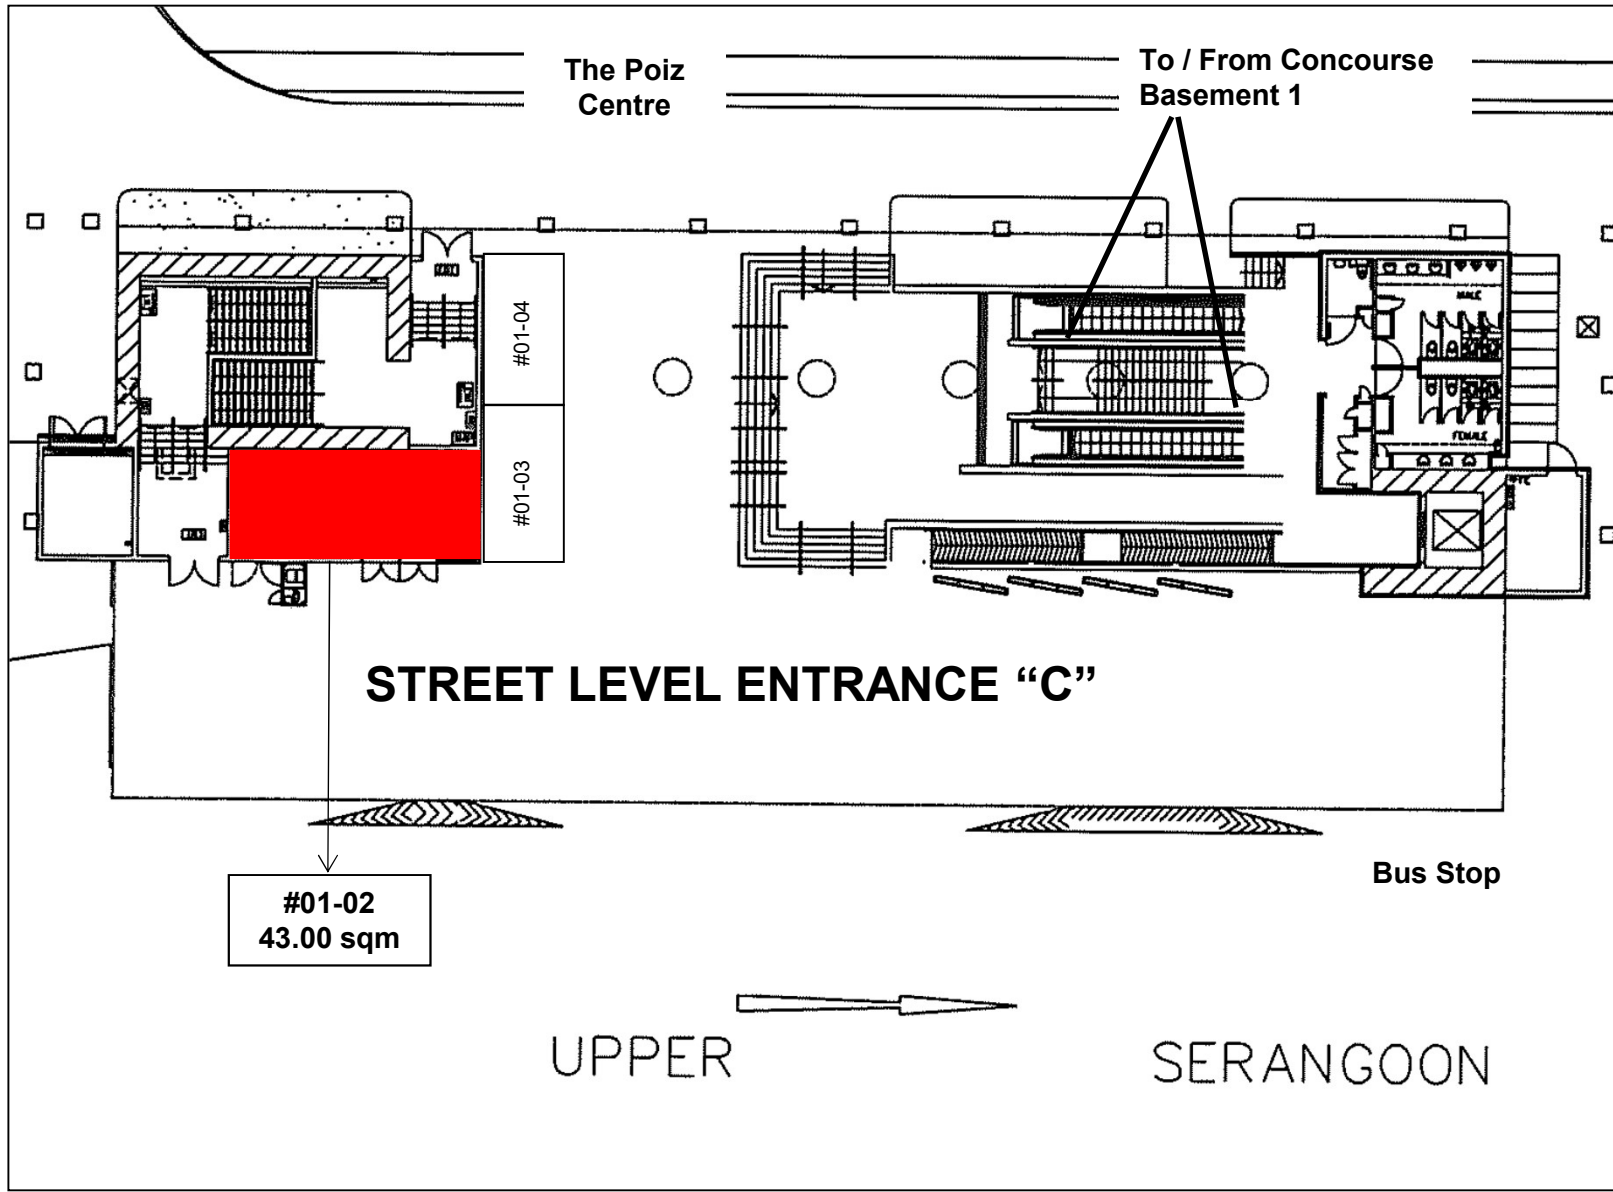

POTONG PASIR MRT STATION

#01-02
43.00 sqm